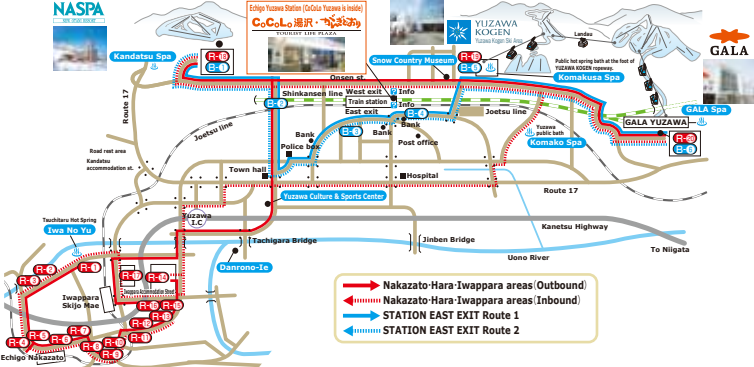

STATION EAST EXIT Route 2 BLUE LINE All Days Shuttle bus route from GALA YUZAWA → YUZAWA KOGEN → NASPA SKI GARDEN

B-6 GALA YUZAWA	8:30	9:00	9:30	10:00	10:30	11:00	11:30	12:00	12:30	13:30	14:00	14:30	15:00	15:30	16:00	16:30	17:00	17:30	18:00
B-5 YUZAWA KOGEN	8:32	9:02	9:32	10:02	10:32	11:02	11:32	12:02	12:32	13:32	14:02	14:32	15:02	15:32	16:02	16:32	17:02	17:32	18:02
B-4 STATION EAST	8:34	9:04	9:34	10:04	10:34	11:04	11:34	12:04	12:34	13:34	14:04	14:34	15:04	15:34	16:04	16:34	17:04	17:34	18:04
B-3 TAKUMINOYADO MIYATA	8:35	9:05	9:35	10:05	10:35	11:05	11:35	12:05	12:35	13:35	14:05	14:35	15:05	15:35	16:05	16:35	17:05	17:35	18:05
B-2 ART HOTEL SPOREA YUZAWA	8:38	9:08	9:38	10:08	10:38	11:08	11:38	12:08	12:38	13:38	14:08	14:38	15:08	15:38	16:08	16:38	17:08	17:38	18:08
B-1 NASPA SKI GARDEN	8:40	9:10	9:40	10:10	10:40	11:10	11:40	12:10	12:40	13:40	14:10	14:40	15:10	15:40	16:10	16:40	17:10	17:40	18:10

information

This sign shows the location of our shuttle bus stops.

NASPA SKI GARDEN
↓
YUZAWA KOGEN
↓
GALA YUZAWA